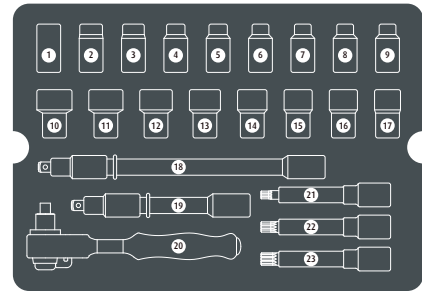

605003

	NO	Description	Size	Q'ty
	1	Flank socket 3/8", 6PT.	14mm	
	2	Flank socket 3/8", 6PT.	13mm	
	3	Flank socket 3/8", 6PT.	12mm	
	4	Flank socket 3/8", 6PT.	11mm	
	5	Flank socket 3/8", 6PT.	10mm	
	6	Flank socket 3/8", 6PT.	9mm	
	7	Flank socket 3/8", 6PT.	8mm	
	8	Flank socket 3/8", 6PT.	7mm	
	9	Flank socket 3/8", 6PT.	6mm	
	10	Flank socket 3/8", 6PT.	22mm	
	11	Flank socket 3/8", 6PT.	21mm	
	12	Flank socket 3/8", 6PT.	20mm	

	NO	Description	Size	Q'ty
	13	Flank socket 3/8", 6PT.	19mm	
	14	Flank socket 3/8", 6PT.	18mm	
	15	Flank socket 3/8", 6PT.	17mm	
	16	Flank socket 3/8", 6PT.	16mm	
	17	Flank socket 3/8", 6PT.	15mm	
	18	Extensions 3/8"	250mmL	
	19	Extensions 3/8"	150mmL	
	20	Ratchet 3/8"	200mmL	
	21	Bit Sockets Spline 3/8"	M8	
	22	Bit Sockets Spline 3/8"	M10	
	23	Bit Sockets Spline 3/8"	M12	