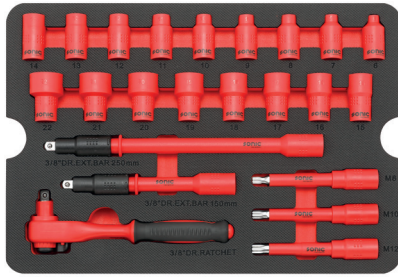

605003

	NO	Description	Size	Q'ty
	1	Flank socket 3/8", 6PT.	14mm	
	2	Flank socket 3/8", 6PT.	13mm	
	3	Flank socket 3/8", 6PT.	12mm	
	4	Flank socket 3/8", 6PT.	11mm	
	5	Flank socket 3/8", 6PT.	10mm	
	6	Flank socket 3/8", 6PT.	9mm	
	7	Flank socket 3/8", 6PT.	8mm	
	8	Flank socket 3/8", 6PT.	7mm	
	9	Flank socket 3/8", 6PT.	6mm	
	10	Flank socket 3/8", 6PT.	22mm	
	11	Flank socket 3/8", 6PT.	21mm	
	12	Flank socket 3/8", 6PT.	20mm	

	NO	Description	Size	Q'ty
	13	Flank socket 3/8", 6PT.	19mm	
	14	Flank socket 3/8", 6PT.	18mm	
	15	Flank socket 3/8", 6PT.	17mm	
	16	Flank socket 3/8", 6PT.	16mm	
	17	Flank socket 3/8", 6PT.	15mm	
	18	Extensions 3/8"	250mmL	
	19	Extensions 3/8"	150mmL	
	20	Ratchet 3/8"	200mmL	
	21	Bit Sockets Spline 3/8"	M8	
	22	Bit Sockets Spline 3/8"	M10	
	23	Bit Sockets Spline 3/8"	M12	

	NO	Description	Size	Q'ty
	24	Phillips screwdriver	PH.3x150mmL	
	25	Phillips screwdriver	PH.2x100mmL	
	26	Phillips screwdriver	PH.1x80mmL	
	27	Slotted screwdriver	4x100mmL	
	28	Slotted screwdriver	3.5x100mmL	
	29	Slotted screwdriver	3x100mmL	
	30	Slotted screwdriver	2.5x75mmL	

	NO	Description	Size	Q'ty
	40	VDE Combination Plier	180mmL	
	41	VDE Water Pump Plier	240mmL	
	42	VDE Long nose Plier	200mm	