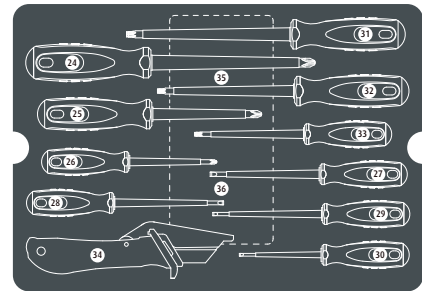

605003

	NO	Description	Size	Q'ty
	1	Flank socket 3/8", 6PT.	14mm	
	2	Flank socket 3/8", 6PT.	13mm	
	3	Flank socket 3/8", 6PT.	12mm	
	4	Flank socket 3/8", 6PT.	11mm	
	5	Flank socket 3/8", 6PT.	10mm	
	6	Flank socket 3/8", 6PT.	9mm	
	7	Flank socket 3/8", 6PT.	8mm	
	8	Flank socket 3/8", 6PT.	7mm	
	9	Flank socket 3/8", 6PT.	6mm	
	10	Flank socket 3/8", 6PT.	22mm	
	11	Flank socket 3/8", 6PT.	21mm	
	12	Flank socket 3/8", 6PT.	20mm	

	NO	Description	Size	Q'ty
	13	Flank socket 3/8", 6PT.	19mm	
	14	Flank socket 3/8", 6PT.	18mm	
	15	Flank socket 3/8", 6PT.	17mm	
	16	Flank socket 3/8", 6PT.	16mm	
	17	Flank socket 3/8", 6PT.	15mm	
	18	Extensions 3/8"	250mmL	
	19	Extensions 3/8"	150mmL	
	20	Ratchet 3/8"	200mmL	
	21	Bit Sockets Spline 3/8"	M8	
	22	Bit Sockets Spline 3/8"	M10	
	23	Bit Sockets Spline 3/8"	M12	

	NO	Description	Size	Q'ty
	24	Phillips screwdriver	PH.3x150mmL	
	25	Phillips screwdriver	PH.2x100mmL	
	26	Phillips screwdriver	PH.1x80mmL	
	27	Slotted screwdriver	4x100mmL	
	28	Slotted screwdriver	3.5x100mmL	
	29	Slotted screwdriver	3x100mmL	
	30	Slotted screwdriver	2.5x75mmL	